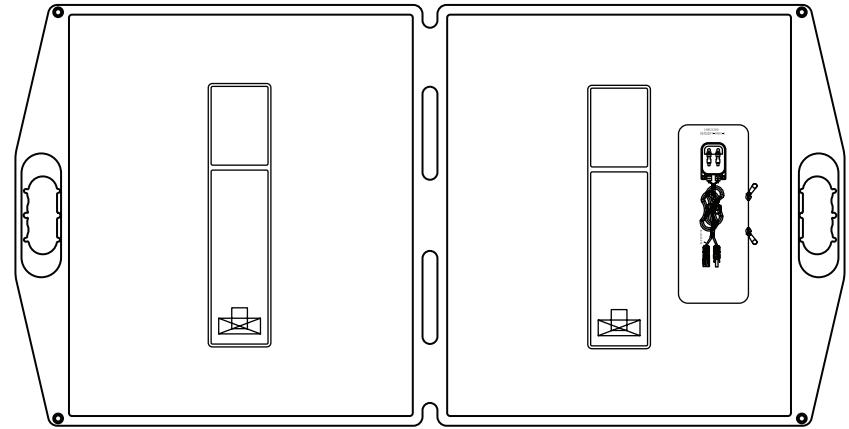

FOLDABLE FX-150W

XPLOR
by sunflare

Dimension (Open size) 55.157 X 27.2441 x 0.19685 Inches
 Dimension (Folded size) 27.2441 x 26.7717 x 0.787 Inches

FRONT

BACK

FOLDABLE FX-150W

Peak Power	150W	Pmax/V	23.94V
Cell Efficiency:	>22%	Pmax/A	-5% +10%
Pmax/A	6.26.4V	Operating Temperature	-10 C°~70 C°
Open Circuit/V	28.72V	Short Circuit/A	6.58A